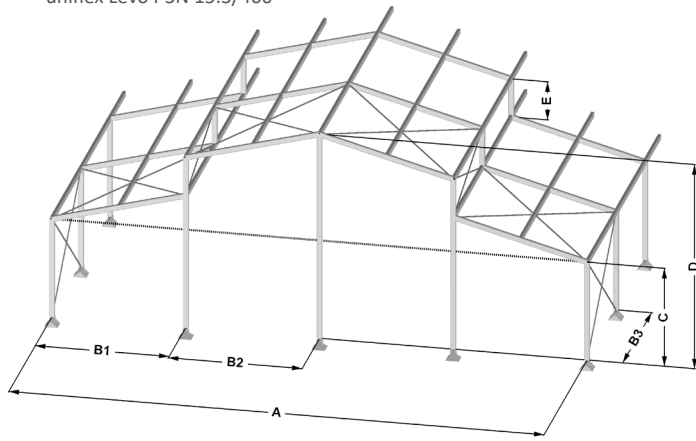

Embrace outdoor spaces

Levo is the only structure of its kind on the market with no interior poles. In addition to the perspectives it offers, the entire interior space remains unobstructed.

You can fully utilize its volume without compromise, expanding the potential for your events.

LOSBERGER DE BOER

uniflex Levo P3N 15.3/400

uniflex Levo P3N 20.3/400

maxiflex Levo P1 25.5/400

Specification		15,3	20,3	25,5
Width	(A)	15,08m	20,08m	25,18m
Gable Span	(B1)	5,04m	5,04m	5,09m
Central Front Span	(B2)	5,00m	5,00m	5,00m
Distance Between Trusses	(B3)	5,00m	5,00m	5,00m
Eave Height	(C)	3,84m	3,84m	3,86m
Ridge Height	(D)	7,77m	8,58m	9,50m
Roof Extension Height	(E)	1,48m	1,48m	1,53m
Roof Slope		18,00°	18,00°	18,00°
Longest Element		5,40m	8,45m	8,00m
Dimension du profil		200x120	200x120	300x120