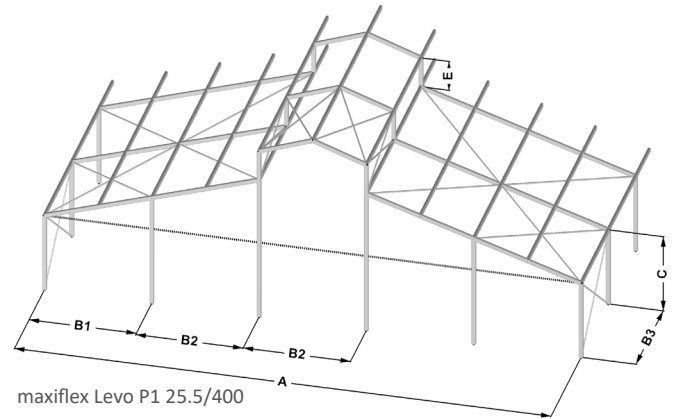

LOSBERGER DE BOER

uniflex Levo P3N 15.3/400

uniflex Levo P3N 20.3/400

maxiflex Levo P1 25.5/400

Specification		15,3	20,3	25,5
Width	(A)	15,08m	20,08m	25,18m
Gable Span	(B1)	5,04m	5,04m	5,09m
Central Front Span	(B2)	5,00m	5,00m	5,00m
Distance Between Trusses	(B3)	5,00m	5,00m	5,00m
Eave Height	(C)	3,84m	3,84m	3,86m
Ridge Height	(D)	7,77m	8,58m	9,50m
Roof Extension Height	(E)	1,48m	1,48m	1,53m
Roof Slope		18,00°	18,00°	18,00°
Longest Element		5,40m	8,45m	8,00m
Dimension du profil		200x120	200x120	300x120