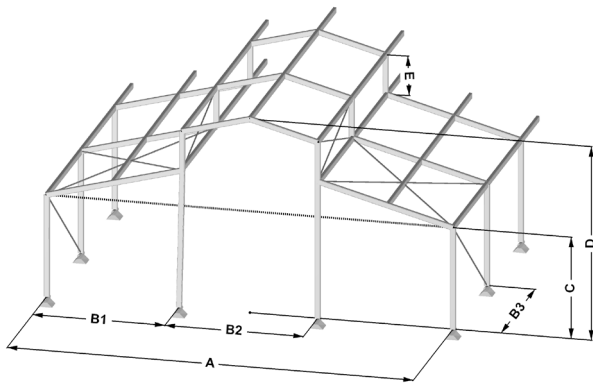

Embrace outdoor spaces

Levo is the only structure of its kind on the market with no interior poles. In addition to the perspectives it offers, the entire interior space remains unobstructed.

You can fully utilize its volume without compromise, expanding the potential for your events.

LOSBERGER DE BOER

uniflex Levo P3N 15.3/400

uniflex Levo P3N 20.3/400

maxiflex Levo P1 25.5/400

Specification		15,3	20,3	25,5
Width	(A)	15,08m	20,08m	25,18m
Gable Span	(B1)	5,04m	5,04m	5,09m
Central Front Span	(B2)	5,00m	5,00m	5,00m
Distance Between Trusses	(B3)	5,00m	5,00m	5,00m
Eave Height	(C)	3,84m	3,84m	3,86m
Ridge Height	(D)	7,77m	8,58m	9,50m
Roof Extension Height	(E)	1,48m	1,48m	1,53m
Roof Slope		18,00°	18,00°	18,00°
Longest Element		5,40m	8,45m	8,00m
Dimension du profil		200x120	200x120	300x120