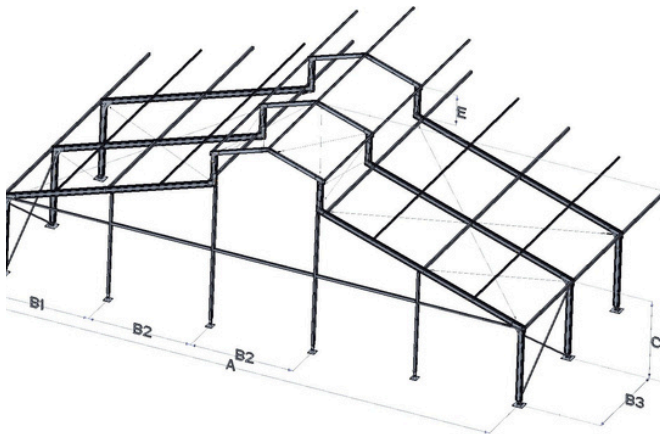

Experience unobstructed space

The Levo is one of only a few structures of its kind in the market today, that doesn't make use of interior legs. This means that the entire space remains unobstructed, allowing for maximum utilization and limitless event possibilities. With the Levo, your layout is not restricted and you can offer your clients a seamless flow and uninterrupted views, which further adds to the open, high-end look and feel of this structure.

The Details

Uniflex Levo P3N 15.3/400

Uniflex Levo P3N 20.3/400

Maxiflex Levo P1 25.5/400

Specifications		15.3	20.3	25.5
Width	(A)	15.08m	20.08m	25.18m
Gable division	(B1)	5.04m	5.04m	5.09m
Gable division	(B2)	5.00m	5.00m	5.00m
Bay distance	(B3)	5.00m	5.00m	5.00m
Eave height	(C)	3.84m	3.84m	3.86m
Ridge height	(D)	7.77m	7.77m	9.48m
Roof lift	(E)	1.48m	1.48m	1.50m
Roof pitch		18.00°	18.00°	18.00°
Longest comp.		5.60m	8.45m	7.00m
Profile dimensions (mm)		200x120	200x120	300x120