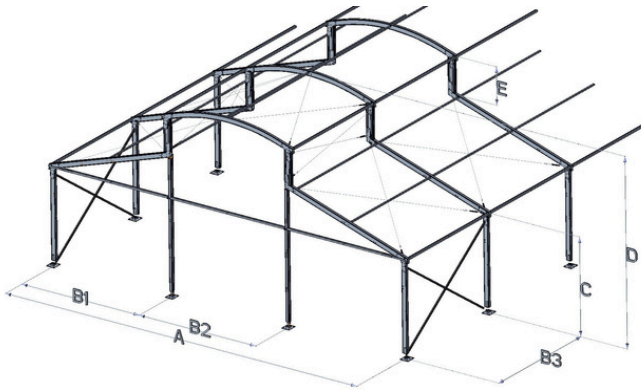

The Details

Uniflex Levo Arcum 15.3/400

Uniflex Levo Arcum 20.3/400

Specifications		15m	20m
width	(A)	15.08m	20.08m
corner bay	(B1)	5.04m	5.04m
standard bay	(B2)	5.00m	5.00m
truss distance	(B3)	5.00m	5.00m
eave height	(C)	3.84m	3.84m
ridge height	(D)	7.41m	8.22m
roof ext. height	(E)	1.48m	1.48m
roof slope		20.00°	20.00°
longest comp.		5.70m	8.10m
profile dimension	(mm)	200x120	200x120