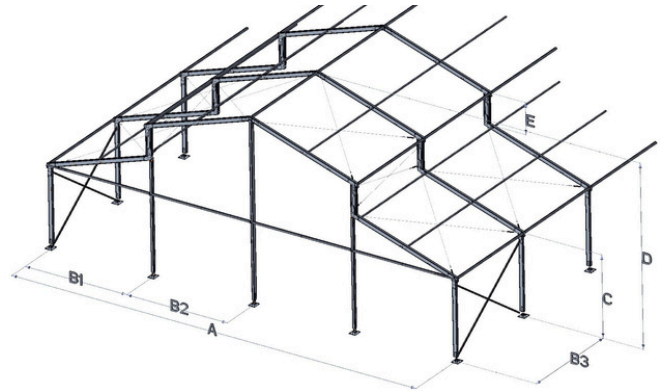

Experience unobstructed space

The Levo is one of only a few structures of its kind in the market today, that doesn't make use of interior legs. This means that the entire space remains unobstructed, allowing for maximum utilization and limitless event possibilities. With the Levo, your layout is not restricted and you can offer your clients a seamless flow and uninterrupted views, which further adds to the open, high-end look and feel of this structure.

The Details

Uniflex Levo P3N 15.3/400

Uniflex Levo P3N 20.3/400

Maxiflex Levo P1 25.5/400

Specifications		15.3	20.3	25.5
Width	(A)	15.08m	20.08m	25.18m
Gable division	(B1)	5.04m	5.04m	5.09m
Gable division	(B2)	5.00m	5.00m	5.00m
Bay distance	(B3)	5.00m	5.00m	5.00m
Eave height	(C)	3.84m	3.84m	3.86m
Ridge height	(D)	7.77m	7.77m	9.48m
Roof lift	(E)	1.48m	1.48m	1.50m
Roof pitch		18.00°	18.00°	18.00°
Longest comp.		5.60m	8.45m	7.00m
Profile dimensions (mm)		200x120	200x120	300x120