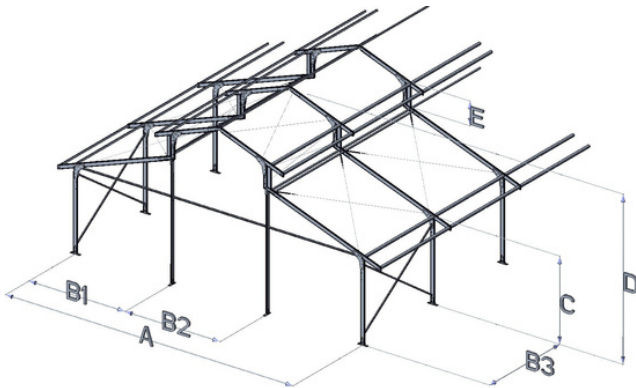

The Details

Multiflex Levo P7 9/250