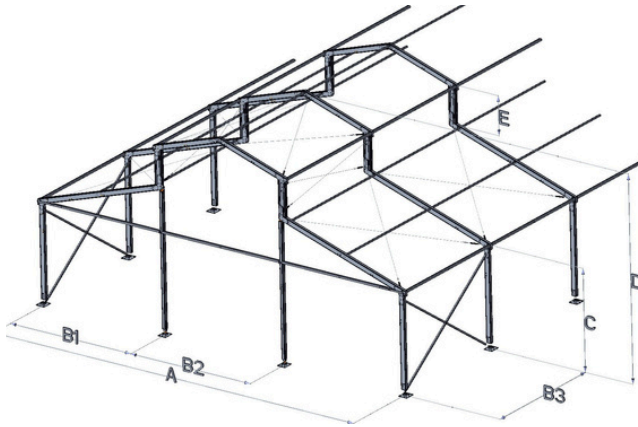

The Details

Uniflex Levo P3N 15.3/400

Uniflex Levo P3N 20.3/400

Maxiflex Levo P1 25.5/400

Specifications		15.3	20.3	25.5
Width	(A)	15.08m	20.08m	25.18m
Gable division	(B1)	5.04m	5.04m	5.09m
Gable division	(B2)	5.00m	5.00m	5.00m
Bay distance	(B3)	5.00m	5.00m	5.00m
Eave height	(C)	3.84m	3.84m	3.86m
Ridge height	(D)	7.77m	7.77m	9.48m
Roof lift	(E)	1.48m	1.48m	1.50m
Roof pitch		18.00°	18.00°	18.00°
Longest comp.		5.60m	8.45m	7.00m
Profile dimensions (mm)		200x120	200x120	300x120