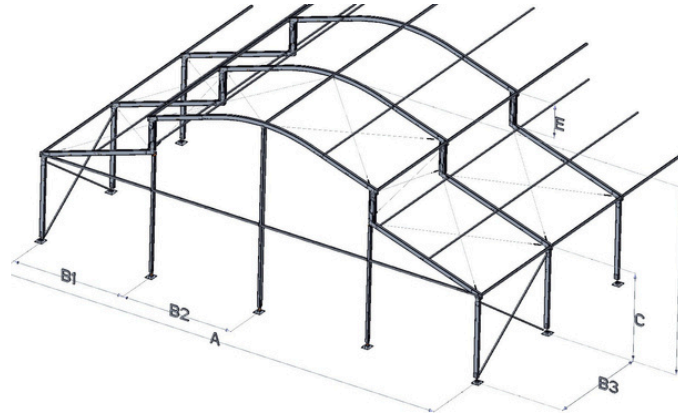

The Details

Uniflex Levo Arcum 15.3/400

Uniflex Levo Arcum 20.3/400

Specifications		15m	20m
width	(A)	15.08m	20.08m
corner bay	(B1)	5.04m	5.04m
standard bay	(B2)	5.00m	5.00m
truss distance	(B3)	5.00m	5.00m
eave height	(C)	3.84m	3.84m
ridge height	(D)	7.41m	8.22m
roof ext. height	(E)	1.48m	1.48m
roof slope		20.00°	20.00°
longest comp.		5.70m	8.10m
profile dimension	(mm)	200x120	200x120