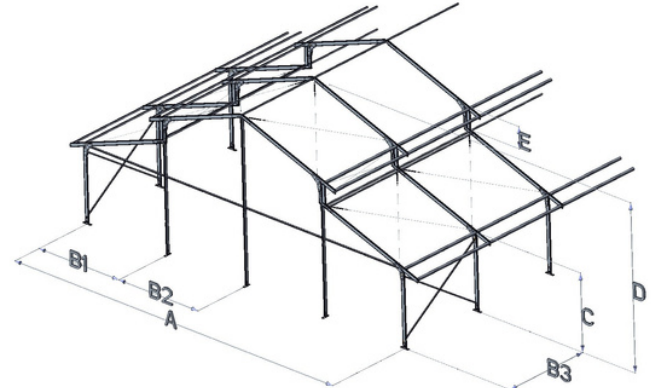

The Details

Multiflex Levo P7 9/250

Multiflex Levo P7 12/250

Spezifikationen		9m	12m
width	(A)	9.07m	12.07m
corner bay	(B1)	3.03m	3.03m
standard bay	(B2)	3.00m	3.00m
truss distance	(B3)	3.00m	3.00m
eave height	(C)	2.49m	2.49m
ridge height	(D)	4.79m	5.33m
roof ext. height	(E)	0.70m	0.70m
roof slope		20.00°	20.00°
longest comp.		4.1m	5.3m
profile dimension (mm)		120x48	120x48